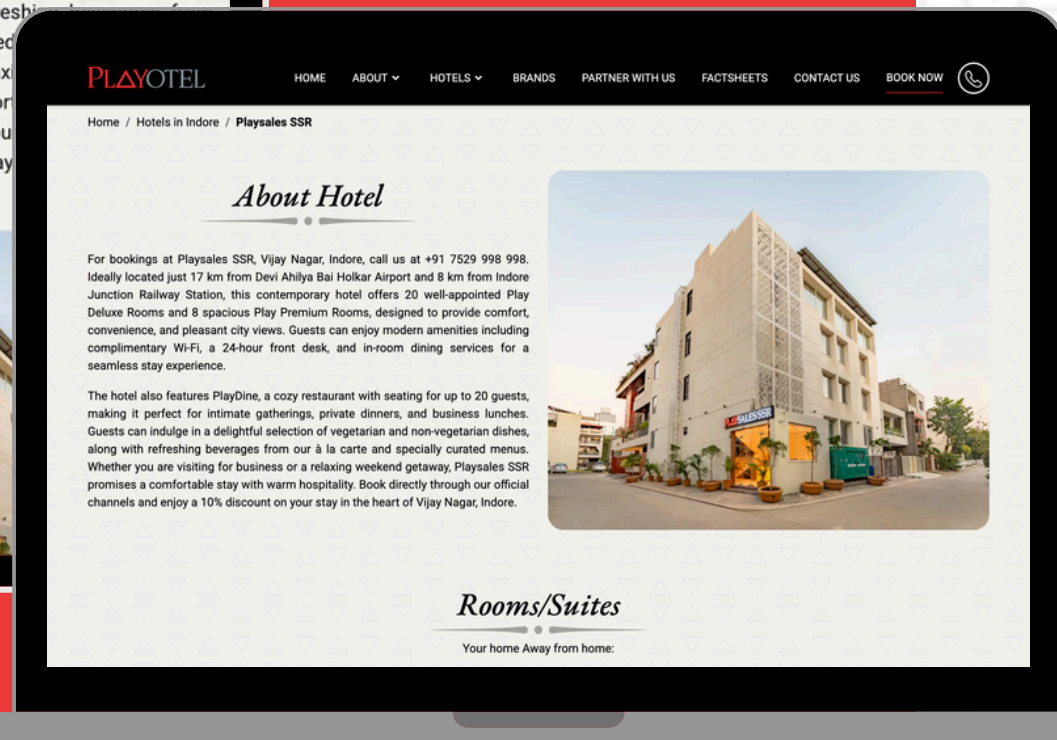

CONTACT US

For Room Reservations

reservations@playotel.com

[+91-7529-998-998](tel:+91-7529-998-998)

www.playotel.com

[31C, Vasant Vihar Colony, Indore, Madhya Pradesh](#)
[452010](#)

[@playotelhotels](#)