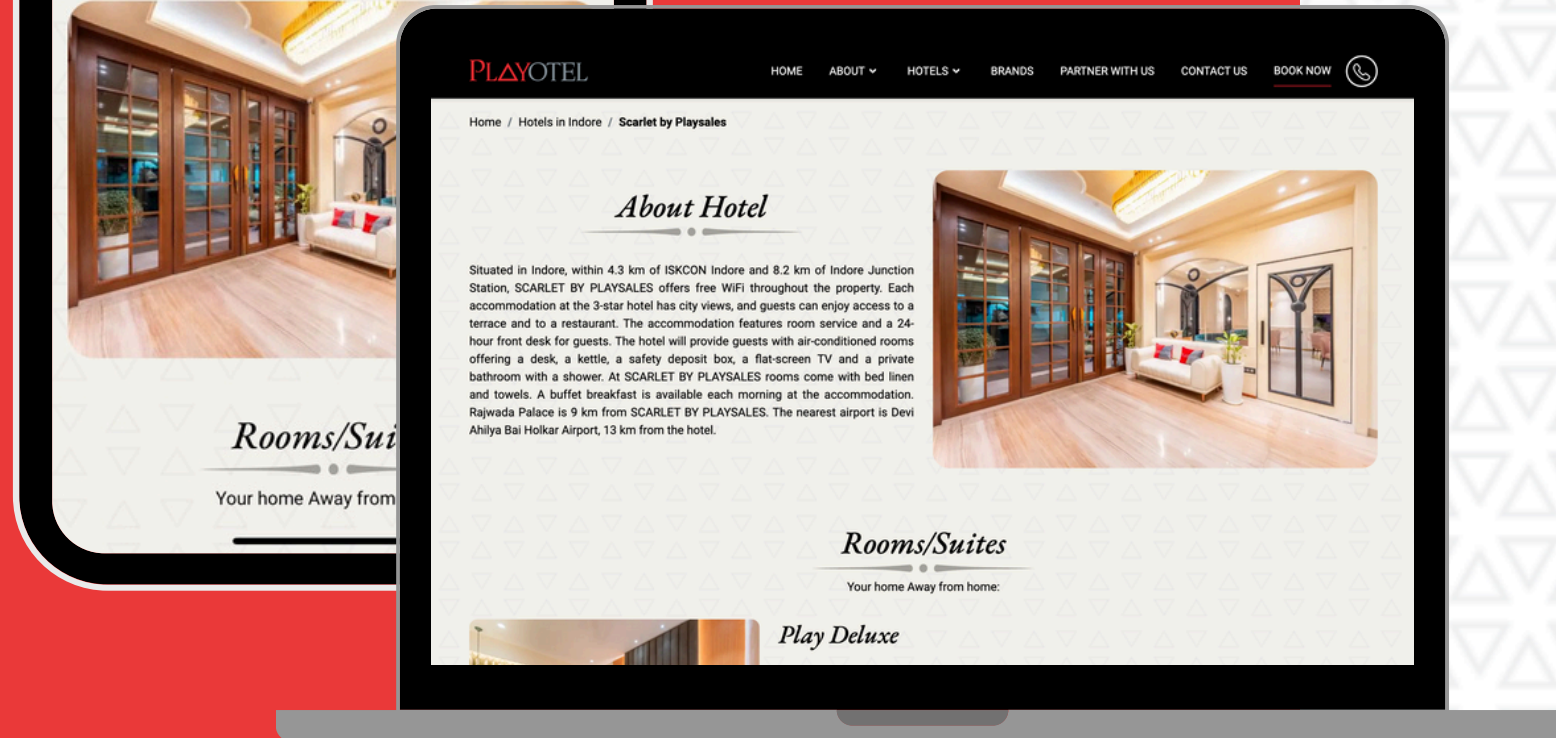

CONTACT US

For Room Reservations

reservations@playotel.com

[+91-7529-998-998](tel:+91-7529-998-998)

www.playotel.com

[Cafe-27, Plot No. 51, Airport Rd, Janakpuri, Transport Nagar, Udaipur, Rajasthan 313001](#)

[@playotelhotels](#)