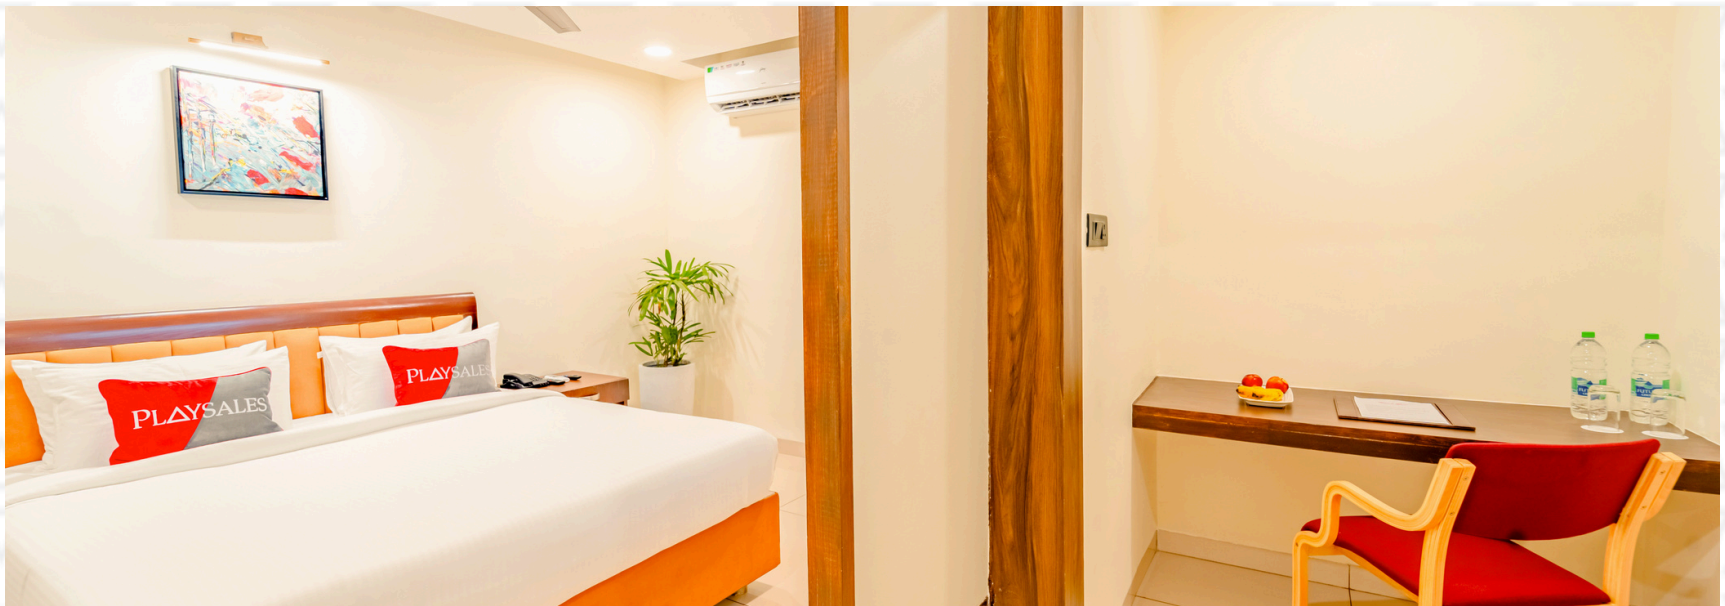

**43 Inches**  
Flatscreen LED tv

**Tea/Coffee Maker**  
In Room

**Air Conditioner**  
Room Controlled

# PLAY PREMIUM

Play Premium rooms come with the finest details and a comfortable area

**250 Sq. Ft**  
Room Size

**High Speed Internet**  
Free Wifi

**43 Inches**  
Flatscreen LED tv

**Air Conditioner**  
Room Controlled

# PLAY SUITE

Play Suite rooms come with the finest details and a comfortable area

**450 Sq. Ft**  
Room Size

**High Speed Internet**  
Free Wifi

**Minibar**  
In Room

**Shower**  
12'Inches

**Room Service**  
24\*7

**43 Inches**  
Flatscreen LED TV

**Air Conditioner**  
Room Controlled

**Tea/Coffee Maker**  
In Room

**Living Room**  
In Room