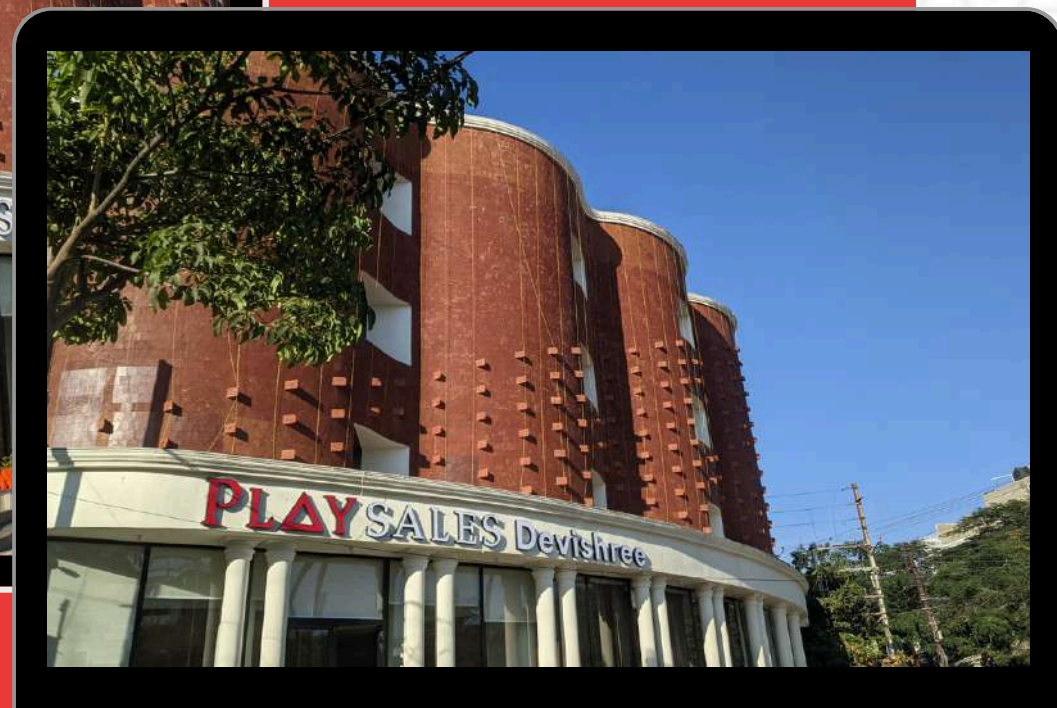

CONTACT US

For Room Reservations

reservations@playotel.com

[+91-7529-998-998](tel:+91-7529-998-998)

www.playotel.com

[126, Scheme Number 78, Vijay Nagar, Part II,
Scheme 78, Vijay Nagar, Indore, Madhya Pradesh
452010](#)

[@playotelhotels](#)