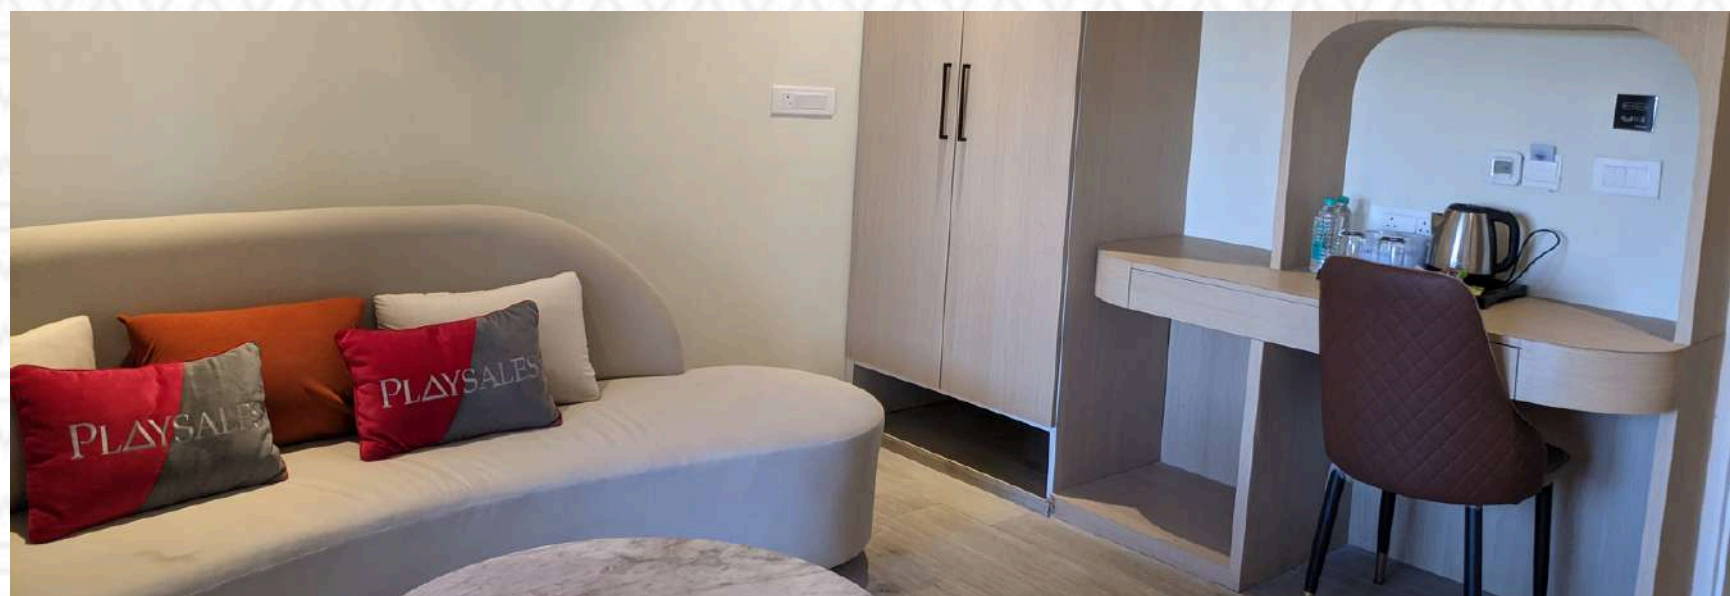

Guests can enjoy air-conditioned rooms equipped with a desk, kettle, safety deposit box, flat-screen TV, and private bathrooms with showers. A buffet breakfast is served each morning, and the hotel provides 24-hour front desk service and room service to ensure a comfortable stay.

Tea/Coffee Maker
In Room

Air Conditioner
Room Controlled

Minibar
In Room

PLAY PREMIUM

Play Premium rooms come with the finest details and a comfortable area

260 Sq. Ft
Room Size

High Speed Internet
Free Wifi

43 Inches
Flatscreen LED tv

Air Conditioner
Room Controlled

Tea/Coffee Maker
In Room

Room Service
Limited Hours

Shower
12'Inches

Minibar
In Room

PLAY SUITE

Play Suite rooms come with the finest details and a comfortable living area

540 Sq. Ft
Room Size

High Speed Internet
Free Wifi

Minibar
In Room

Shower
12'Inches

Room Service
Limited Hours

43 Inches
Flatscreen LED TV

Air Conditioner
Room Controlled

Tea/Coffee Maker
In Room