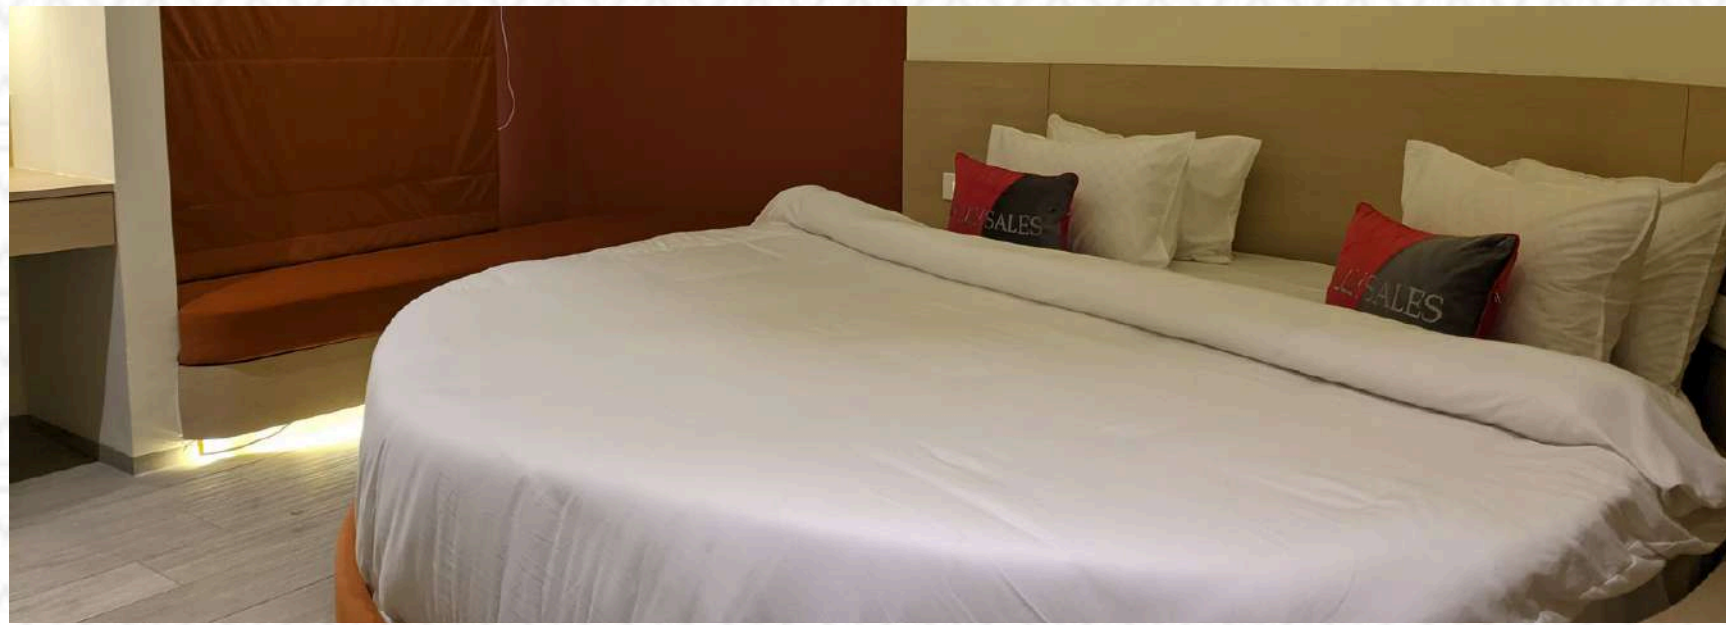

Guests can enjoy air-conditioned rooms equipped with a desk, kettle, safety deposit box, flat-screen TV, and private bathrooms with showers. A buffet breakfast is served each morning, and the hotel provides 24-hour front desk service and room service to ensure a comfortable stay.

Tea/Coffee Maker
In Room

Air Conditioner
Room Controlled

Minibar
In Room

PLAY PREMIUM

Play Premium rooms come with the finest details and a comfortable area

260 Sq. Ft
Room Size

High Speed Internet
Free Wifi

43 Inches
Flatscreen LED tv

Air Conditioner
Room Controlled

Tea/Coffee Maker
In Room

Room Service
Limited Hours

Shower
12'Inches

Minibar
In Room

PLAY SUITE

Play Suite rooms come with the finest details and a comfortable living area

540 Sq. Ft
Room Size

High Speed Internet
Free Wifi

Minibar
In Room

Shower
12'Inches

Room Service
Limited Hours

43 Inches
Flatscreen LED TV

Air Conditioner
Room Controlled

Tea/Coffee Maker
In Room