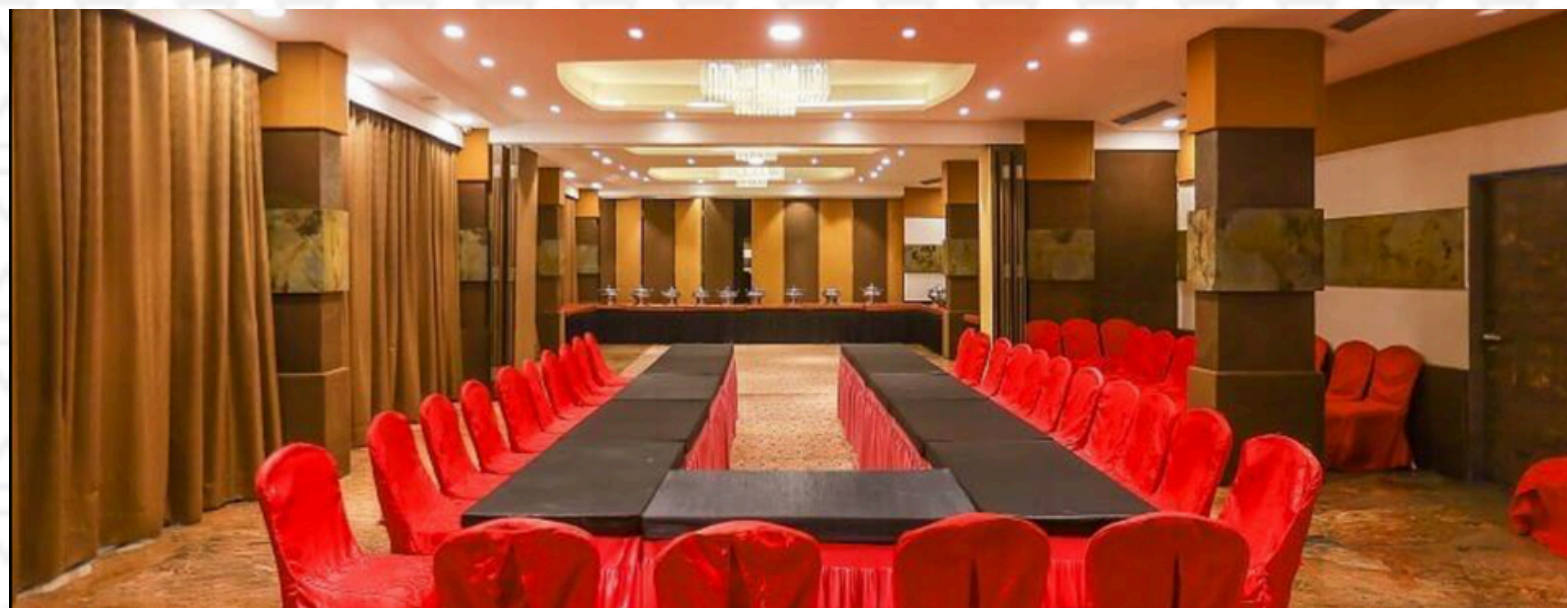

In the heart of a city soaked in history and art stands the Playotel Inn Sonash, Indore, business class hotel that honors its awe-inspiring location in every detail. Arrive to Playotel hotel's business accommodation catering towards your work trips with amenities such as well-equipped 26 Play Deluxe rooms, conference and meetings rooms, swift and sleek food and beverage services and located in high proximity to Crystal IT Park, IT Center, IIM Indore and the key business district, just off the Bhawarkua Square AB Road.

PLAY DELUXE

Play Deluxe Rooms offer a lavish yet comfortable ambiance to relax in after a hectic day

256 Sq. Ft.
Room Size

High Speed Internet
Free Wifi

Shower
14' Inches

Tea/Coffee Maker
In Room

Room Service
Limited Hours

32 Inches
Flatscreen LED tv

Air Conditioner
Room Controlled

PLAYDINE

An ideal location to relax with friends & family, PlayDine has something for everyone.

86 Covers

Seating

Services

Limited Hours

PLAYHALL

Celebrate your special occasions in our PlayHall banquet and create unforgettable memories

Classroom

144

Theatre

180

Cluster

60