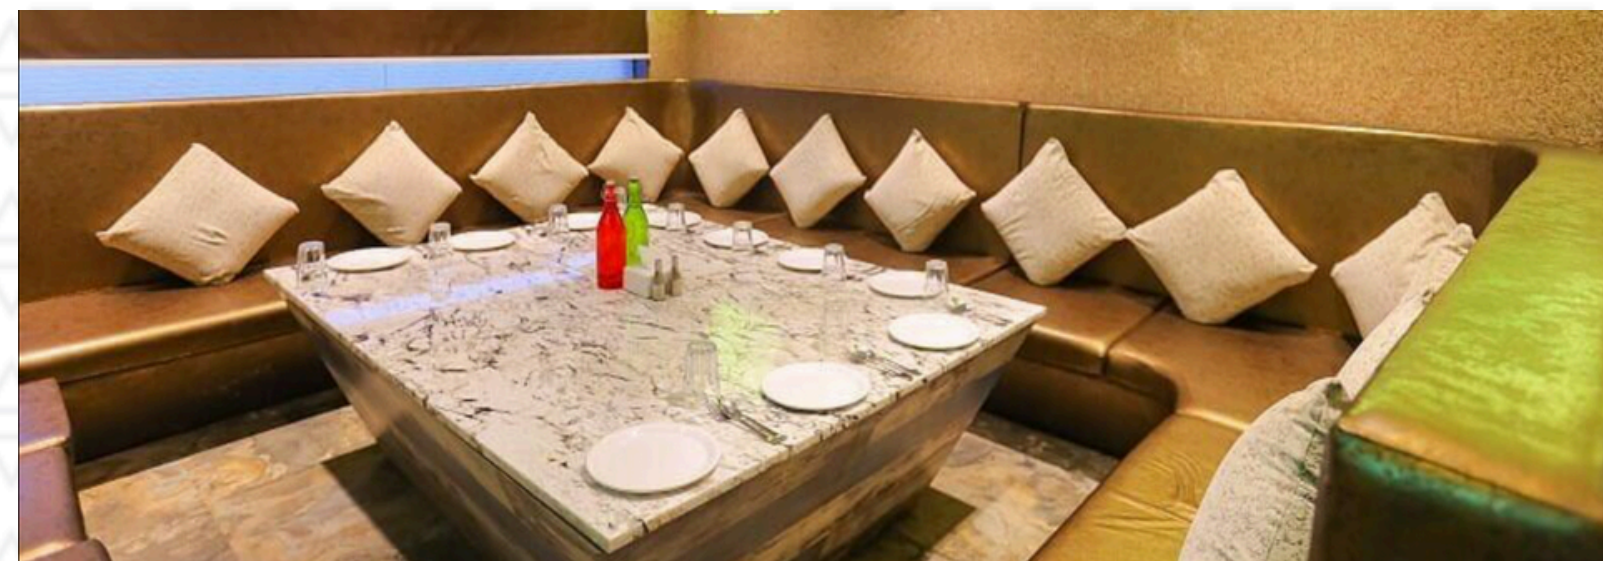

PLAY DELUXE

Play Deluxe Rooms offer a lavish yet comfortable ambiance to relax in after a hectic day

256 Sq. Ft.
Room Size

High Speed Internet
Free Wifi

Shower
14' Inches

Tea/Coffee Maker
In Room

Room Service
Limited Hours

32 Inches
Flatscreen LED tv

Air Conditioner
Room Controlled

PLAYDINE

An ideal location to relax with friends & family, PlayDine has something for everyone.

86 Covers

Seating

Services

Limited Hours