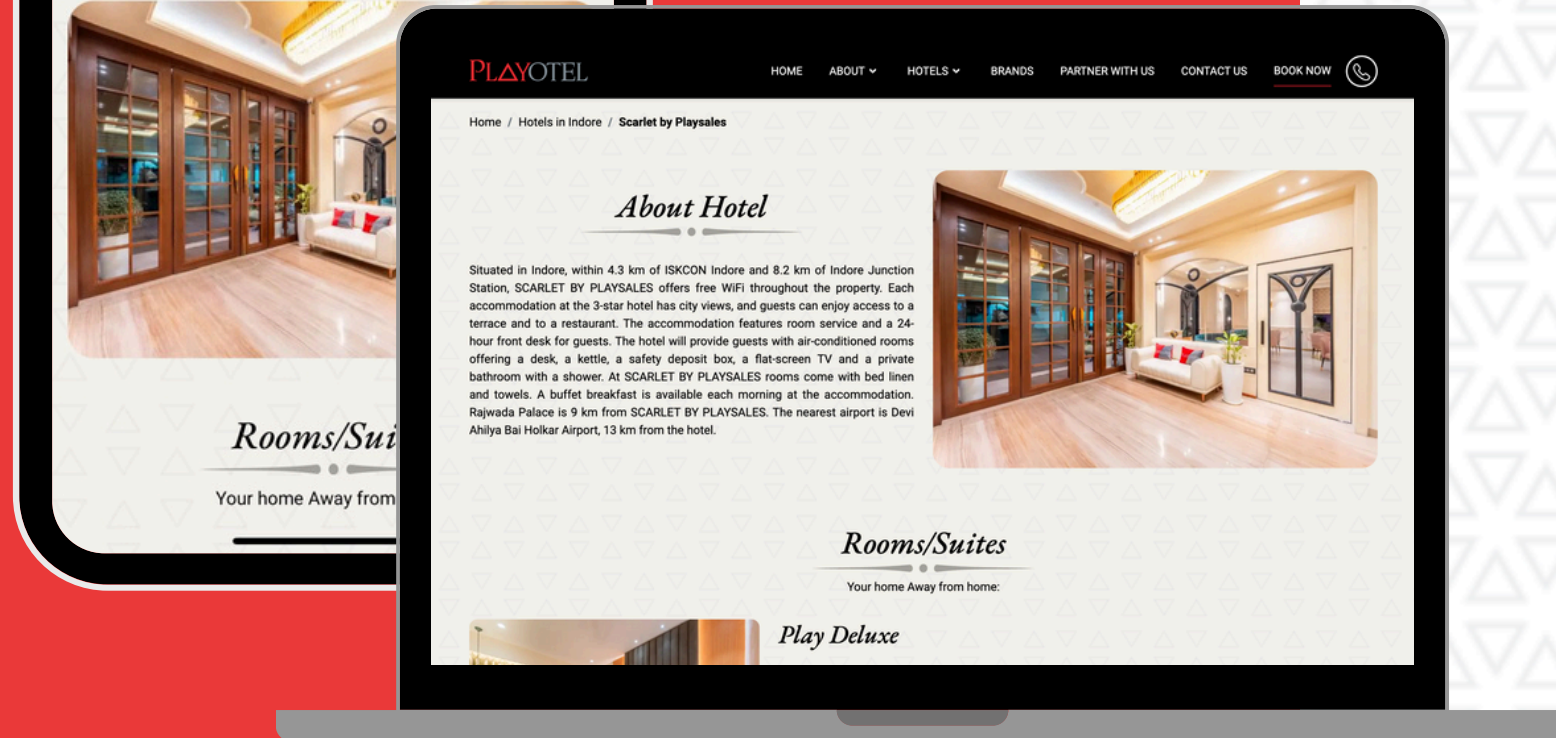

CONTACT US

For Room Reservations

reservations@playotel.com

[+91-7529-998-998](tel:+91-7529-998-998)

www.playotel.com

[QW84+CPV, Scheme 94, Indore, Madhya Pradesh](#)
[452016](#)

[@playotelhotels](#)