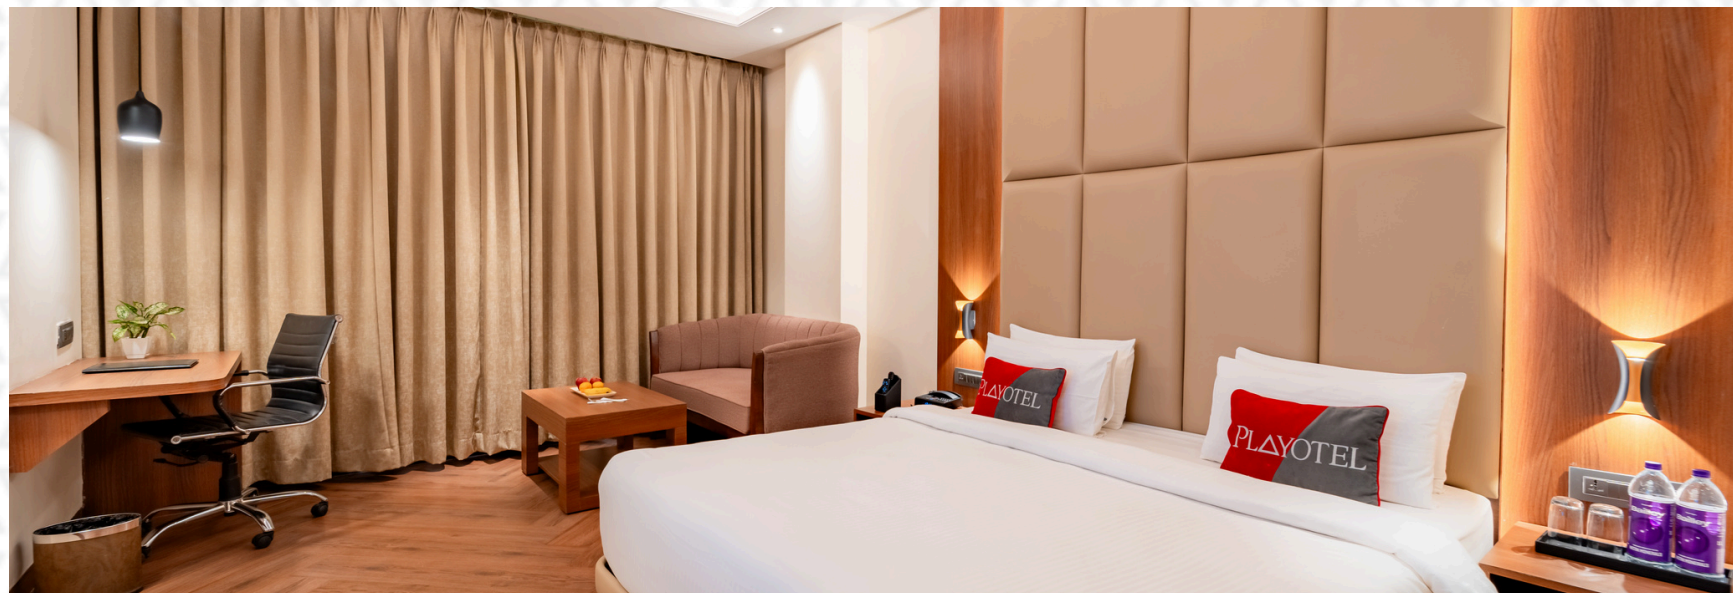

PLAY DELUXE

Play Deluxe Rooms offer a lavish yet comfortable ambience to relax in after a hectic day

220 Sq. Ft
Room Size

High Speed Internet
Free Wifi

Shower
14'Inches

Electronic Safe
In Room

Room Service
Limited Hours

43 Inches
Flatscreen LED tv

Air Conditioner
Centralised

Tea/Coffee Maker
In Room

PLAY PREMIUM

Play Premium rooms come with the finest details and a comfortable area

256 Sq. Ft

Room Size

High Speed Internet

Free Wifi

Shower

14'Inches

Electronic Safe

In Room

Room Service

Limited Hours

43 Inches