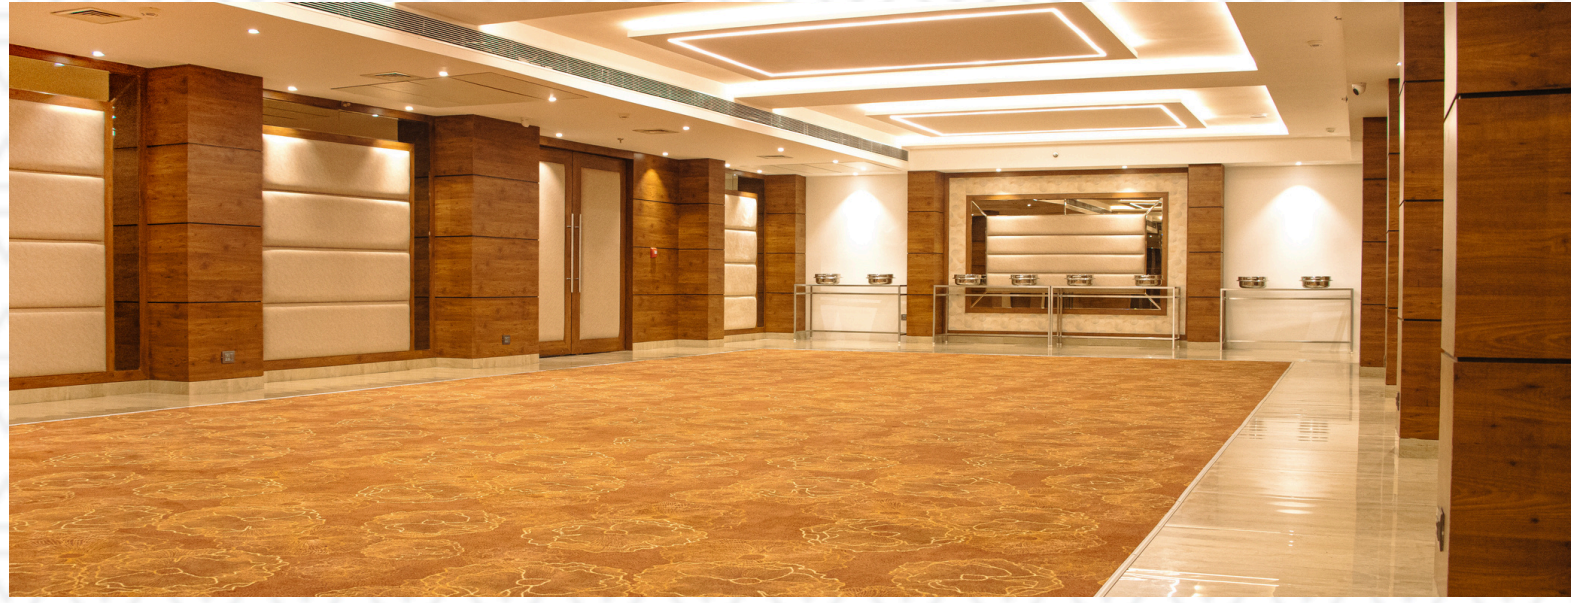

PLAYHALL

Celebrate your special occasions in our PlayHall banquet and create unforgettable memories