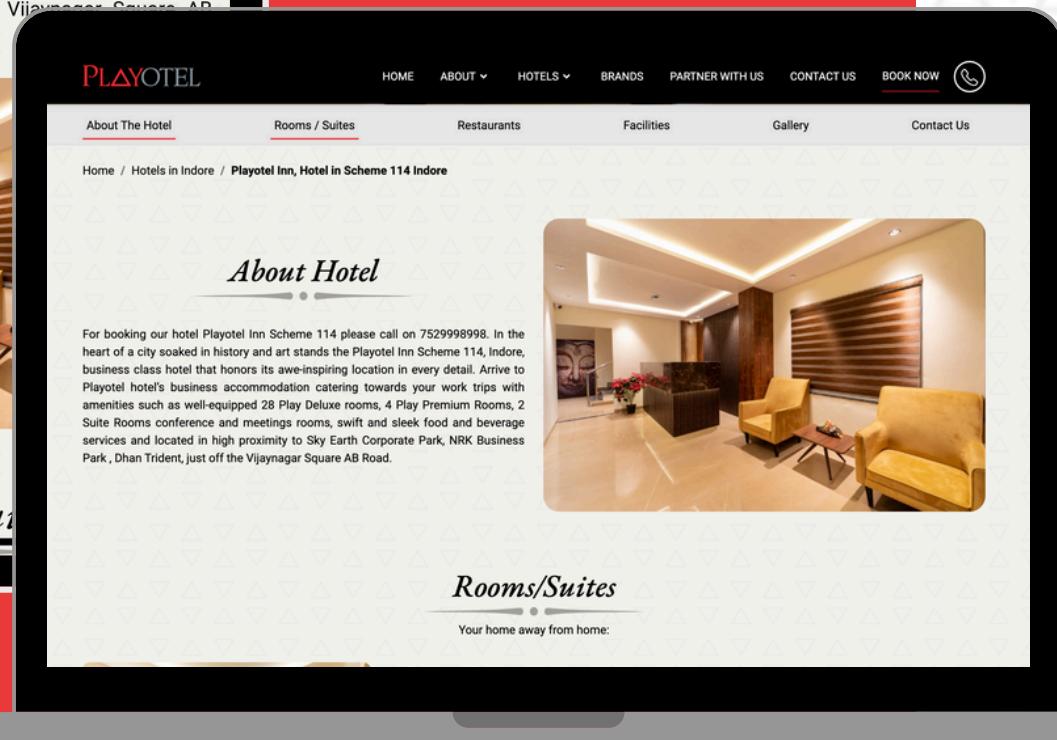

CONTACT US

For Room Reservations

reservations@playotel.com

[+91-7529-998-998](tel:+91-7529-998-998)

www.playotel.com

[Somya Vehicle, Plot No. 24 , Kanchan Vihar,
Scheme no 114, near Mahindra, Vijay Nagar, Indore,
Madhya Pradesh 452010](#)

[@playotelhotels](#)