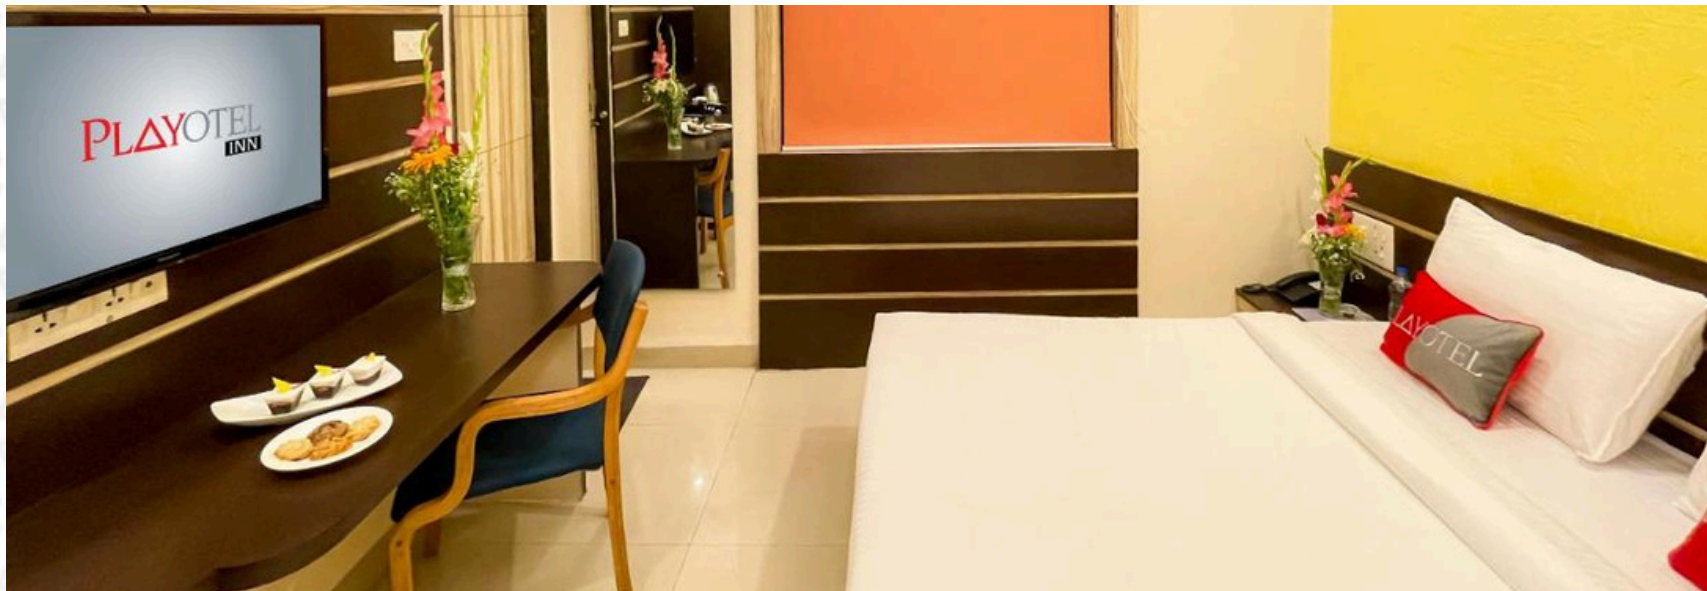

A SUPERB PLACE TO RELAX, UNWIND & ENJOY

Playotel Inn Golden Treat is a business class hotel near the exclusive neighborhood of the district study & institutional hub. Arrive to Playotel hotel's business accommodation catering towards your work trips with amenities such as well-equipped 28 Play Deluxe rooms, conference and meetings rooms, swift and sleek food and beverage services. Inspired by old and new Indore, Playotel offers modern essential experiences for work and relax in a stylish setting.

PLAY DELUXE

Play Deluxe Rooms offer a lavish yet comfortable ambience to relax in after a hectic day

100 Sq. Ft.
Room Size

High Speed Internet
Free Wifi

Air Conditioner
Room Controlled

Shower
8' Inches

Room Service
Limited Hours