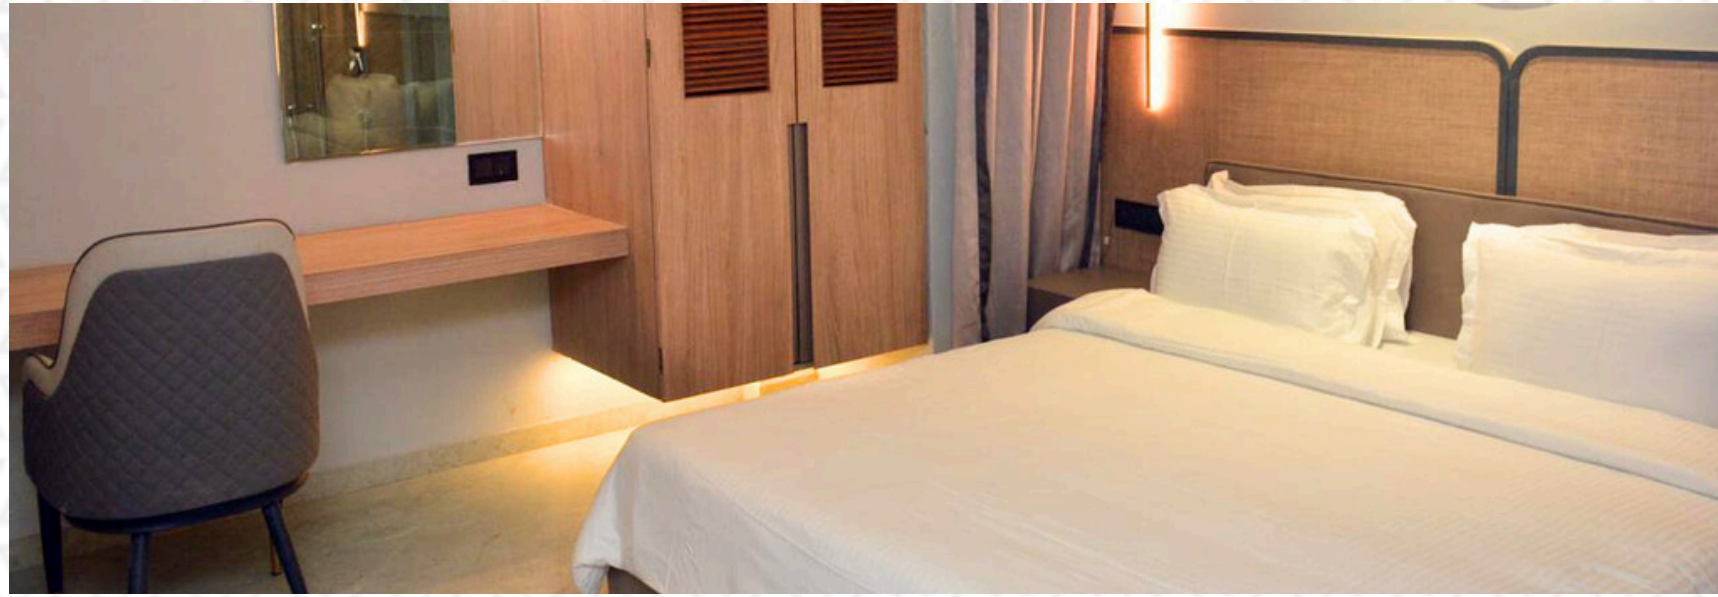

# PLAY DELUXE

Play Deluxe Rooms offer a lavish yet comfortable ambience to relax in after a hectic day

**220 Sq. Ft.**  
Room Size

**High Speed Internet**  
Free Wifi

**Minibar**  
In Room

**Electronic Safe**  
In Room

**Room Service**  
Limited Hours

**43 Inches**  
Flatscreen LED tv

**Air Conditioner**  
Centralised

**Tea/Coffee Maker**  
In Room

**Shower**  
8' Inches

# PLAY PREMIUM

Play Premium rooms come with the finest details and a comfortable area

**325 Sq. Ft.**

Room Size

**High Speed Internet**

Free Wifi

**Minibar**

In Room