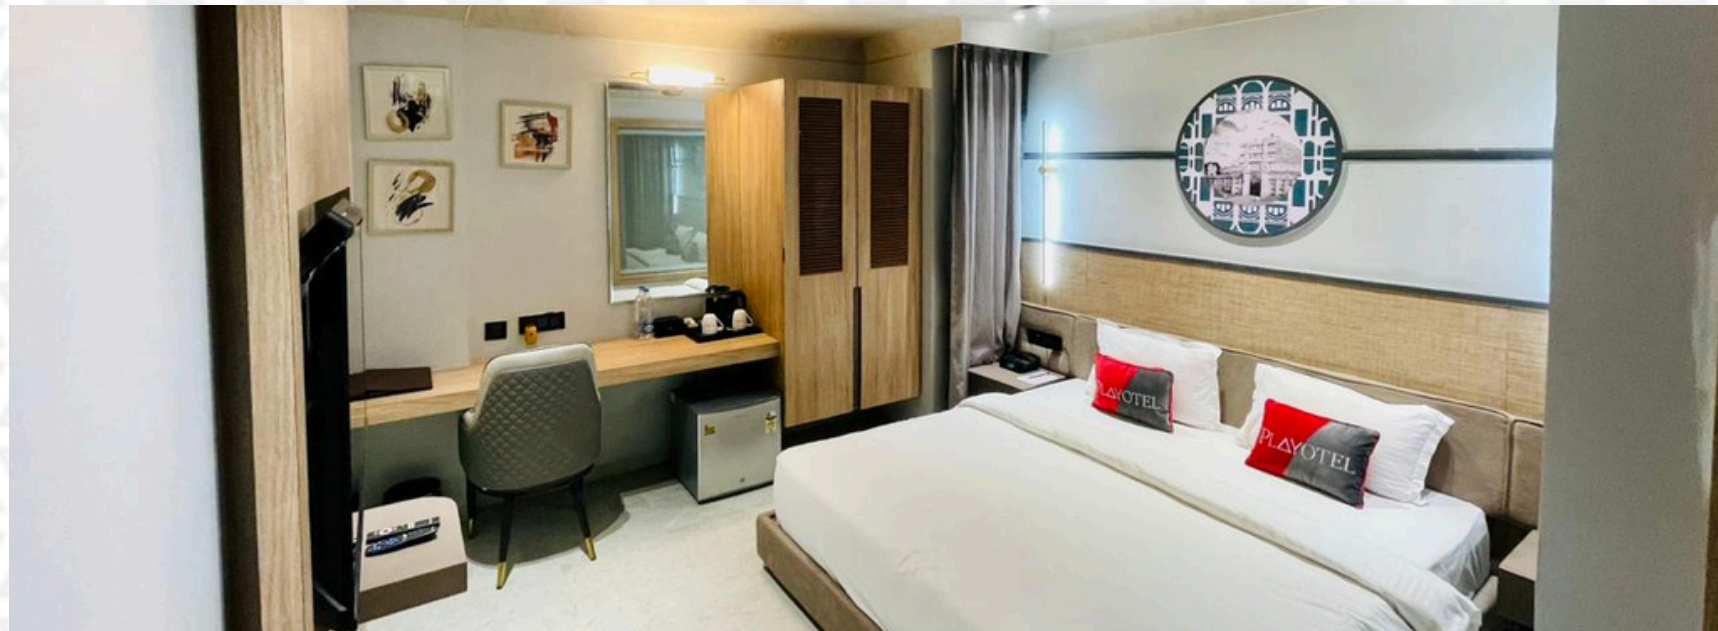

# PLAY DELUXE

Play Deluxe Rooms offer a lavish yet comfortable ambience to relax in after a hectic day

**220 Sq. Ft.**  
Room Size

**High Speed Internet**  
Free Wifi

**Minibar**  
In Room

**Electronic Safe**  
In Room

**Room Service**  
Limited Hours

**43 Inches**  
Flatscreen LED tv

**Air Conditioner**  
Centralised

**Tea/Coffee Maker**  
In Room

**Shower**  
8' Inches

# PLAY PREMIUM

Play Premium rooms come with the finest details and a comfortable area

**325 Sq. Ft.**

Room Size

**High Speed Internet**

Free Wifi

**Minibar**

In Room