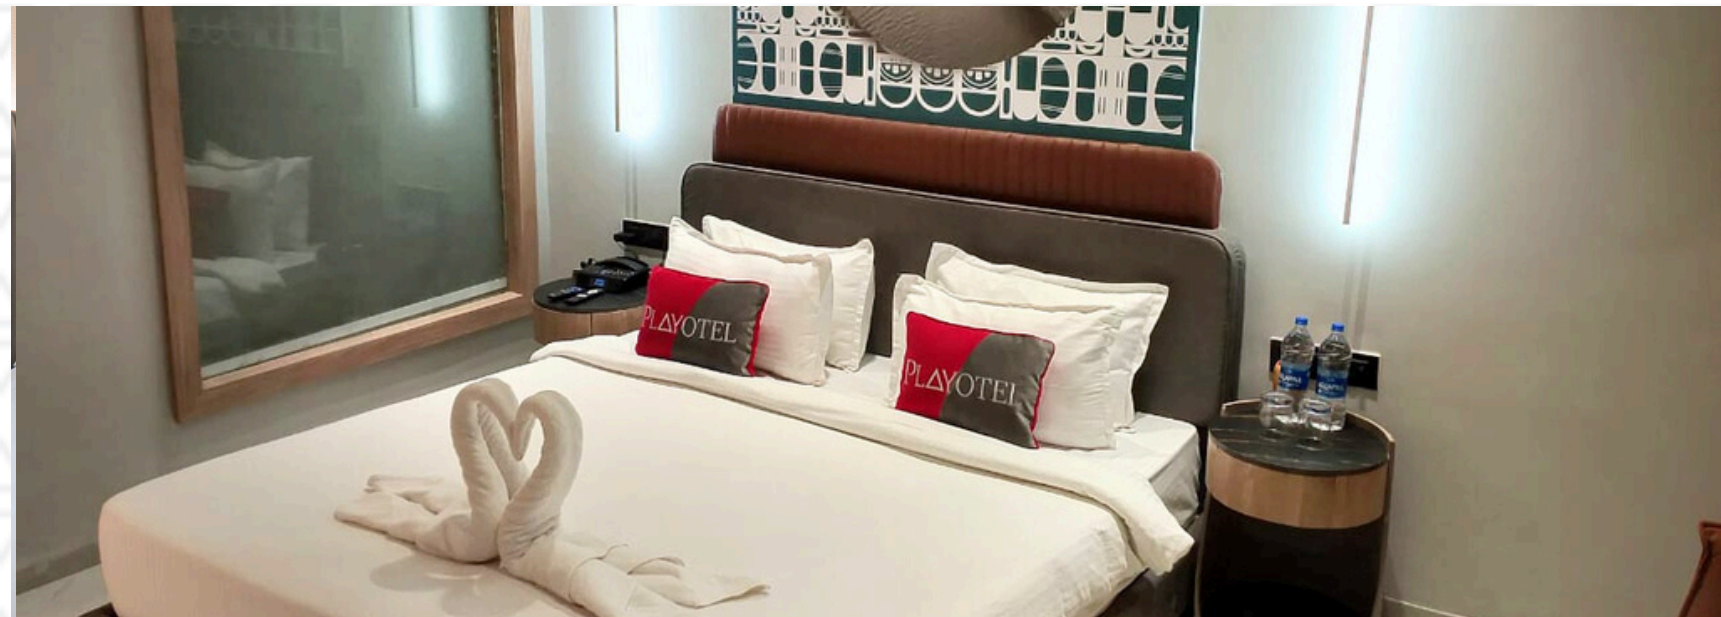

# PLAY DELUXE

Play Deluxe Rooms offer a lavish yet comfortable ambience to relax in after a hectic day

**220 Sq. Ft.**  
Room Size

**High Speed Internet**  
Free Wifi

**Minibar**  
In Room

**Electronic Safe**  
In Room

**Room Service**  
Limited Hours

**43 Inches**  
Flatscreen LED tv

**Air Conditioner**  
Centralised

**Tea/Coffee Maker**  
In Room

**Shower**  
8' Inches

# PLAY PREMIUM

Play Premium rooms come with the finest details and a comfortable area

**325 Sq. Ft.**

Room Size

**High Speed Internet**

Free Wifi

**Minibar**

In Room

**Electronic Safe**

In Room

**Room Service**

Limited Hours

**55 Inches**

Smart LED tv

**Air Conditioner**

Centralised