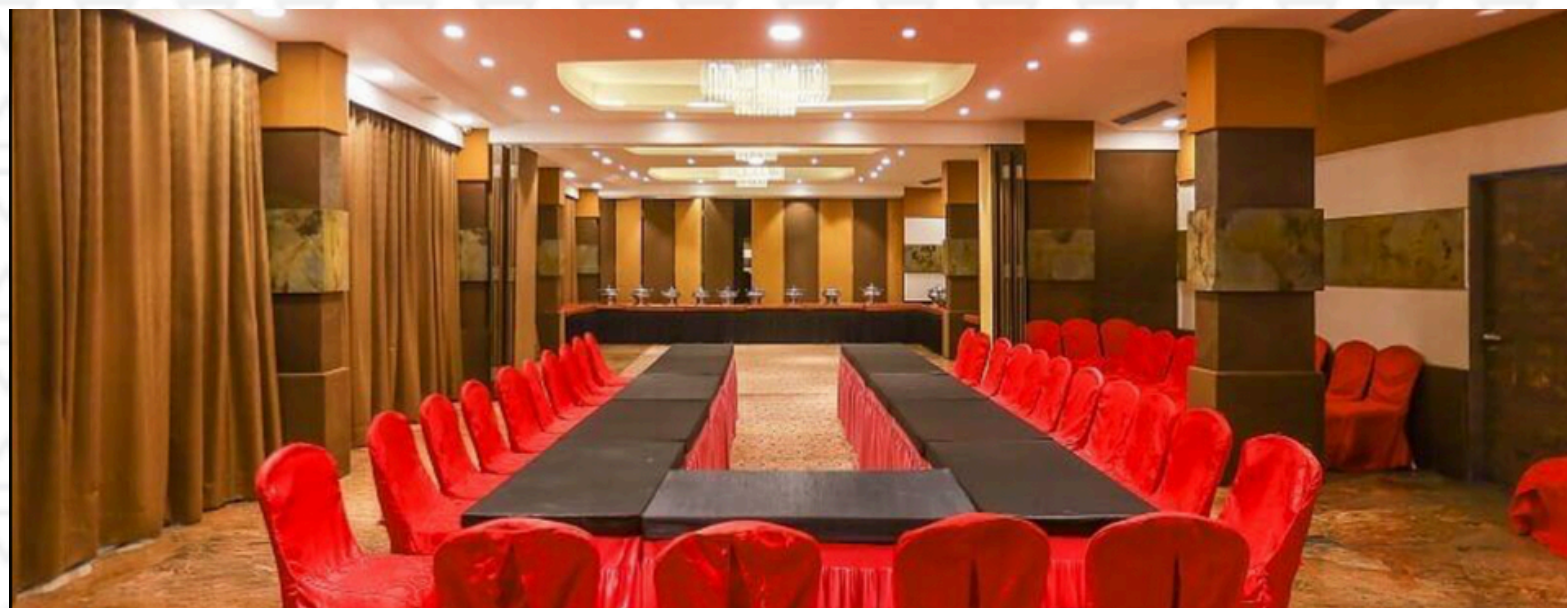

Classroom

120

Theatre

200

Cluster

100

Boardroom

80

U Shape

75

Round sitting

80