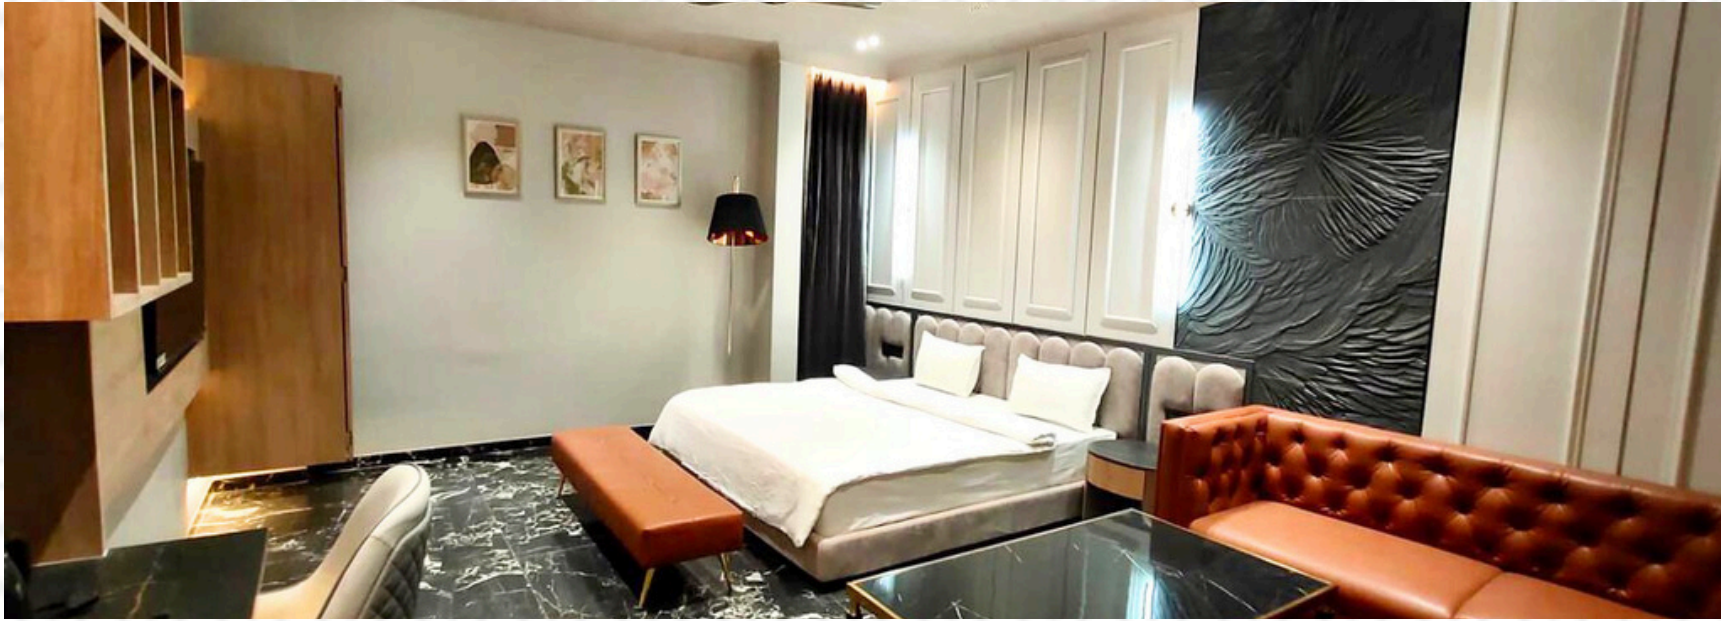

# PLAY DELUXE

Play Deluxe Rooms offer a lavish yet comfortable ambience to relax in after a hectic day

**220 Sq. Ft.**  
Room Size

**High Speed Internet**  
Free Wifi

**Minibar**  
In Room

**Electronic Safe**  
In Room

**Room Service**  
Limited Hours

**43 Inches**  
Flatscreen LED tv

**Air Conditioner**  
Centralised

**Tea/Coffee Maker**  
In Room

**Shower**  
8' Inches

# PLAY PREMIUM

Play Premium rooms come with the finest details and a comfortable area

**325 Sq. Ft.**

Room Size

**High Speed Internet**

Free Wifi

**Minibar**

In Room