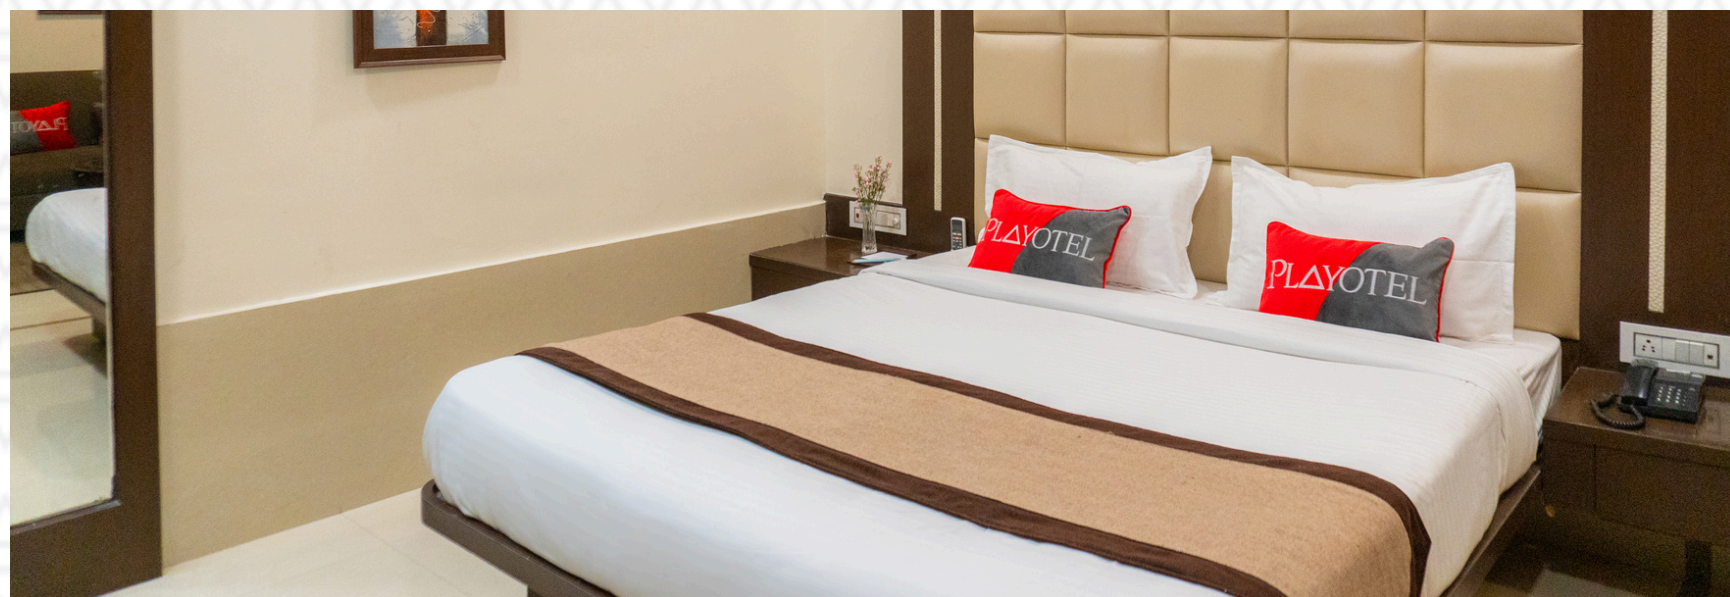

PLAY DELUXE

Play Deluxe Rooms offer a lavish yet comfortable ambiance to relax in after a hectic day

220 Sq. Ft.
Room Size

High Speed Internet
Free Wifi

Shower
8'Inches

Air Conditioner
Room Controlled

Room Service
Limited Hours

32 Inches
Flatscreen LED tv

PLAY PREMIUM

Play Premium rooms come with the finest details and a comfortable area

220 Sq. Ft.
Room Size

High Speed Internet
Free Wifi

32 Inches
Flatscreen LED tv

Air Conditioner
Room Controlled

Room Service
Limited Hours

PLAY SUITE

Play Suite rooms come with the finest details and a comfortable area

220 Sq. Ft.
Room Size

High Speed Internet
Free Wifi

Living Room
In Room

Air Conditioner
Room Controlled

Room Service
Limited Hours

32 Inches
Flatscreen LED tv

An ideal location to relax with friends & family, PlayDine has something for everyone.

48 Covers

Seating

Services

Limited Hours

Get Together