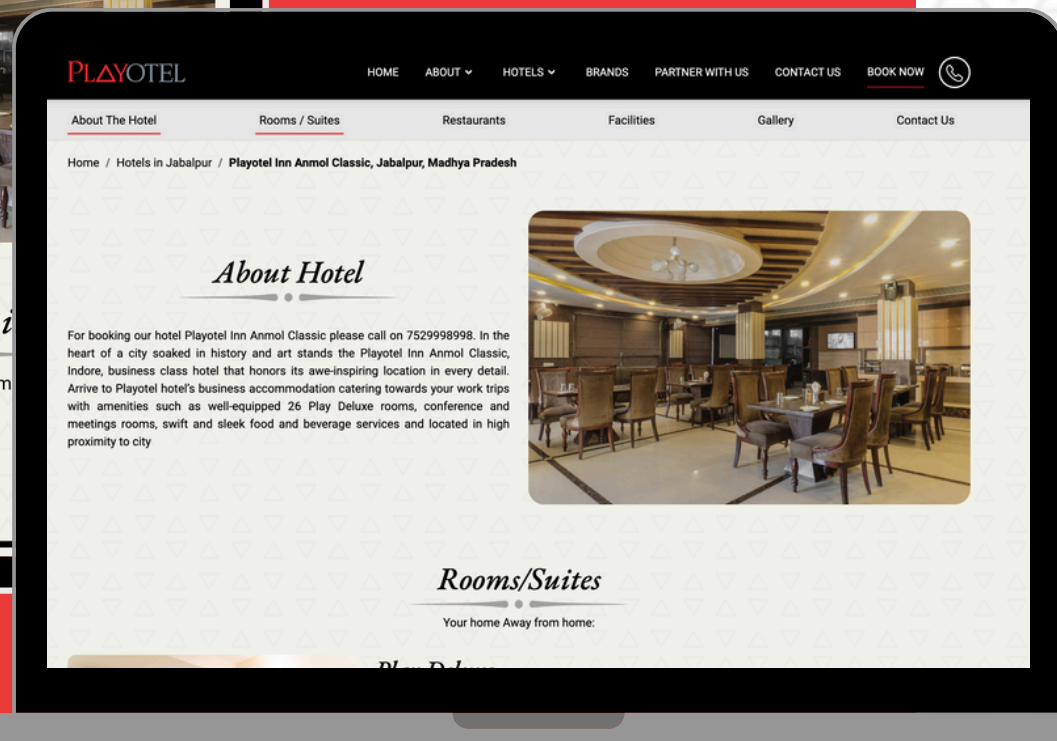

CONTACT US

For Room Reservations

reservations@playotel.com

[+91-7529-998-998](tel:+91-7529-998-998)

www.playotel.com

[750-751 Beside Maharshi school, 4th bridge road, Napier town, Jabalpur, Madhya Pradesh, 482001](#)

[@playotelhotels](#)