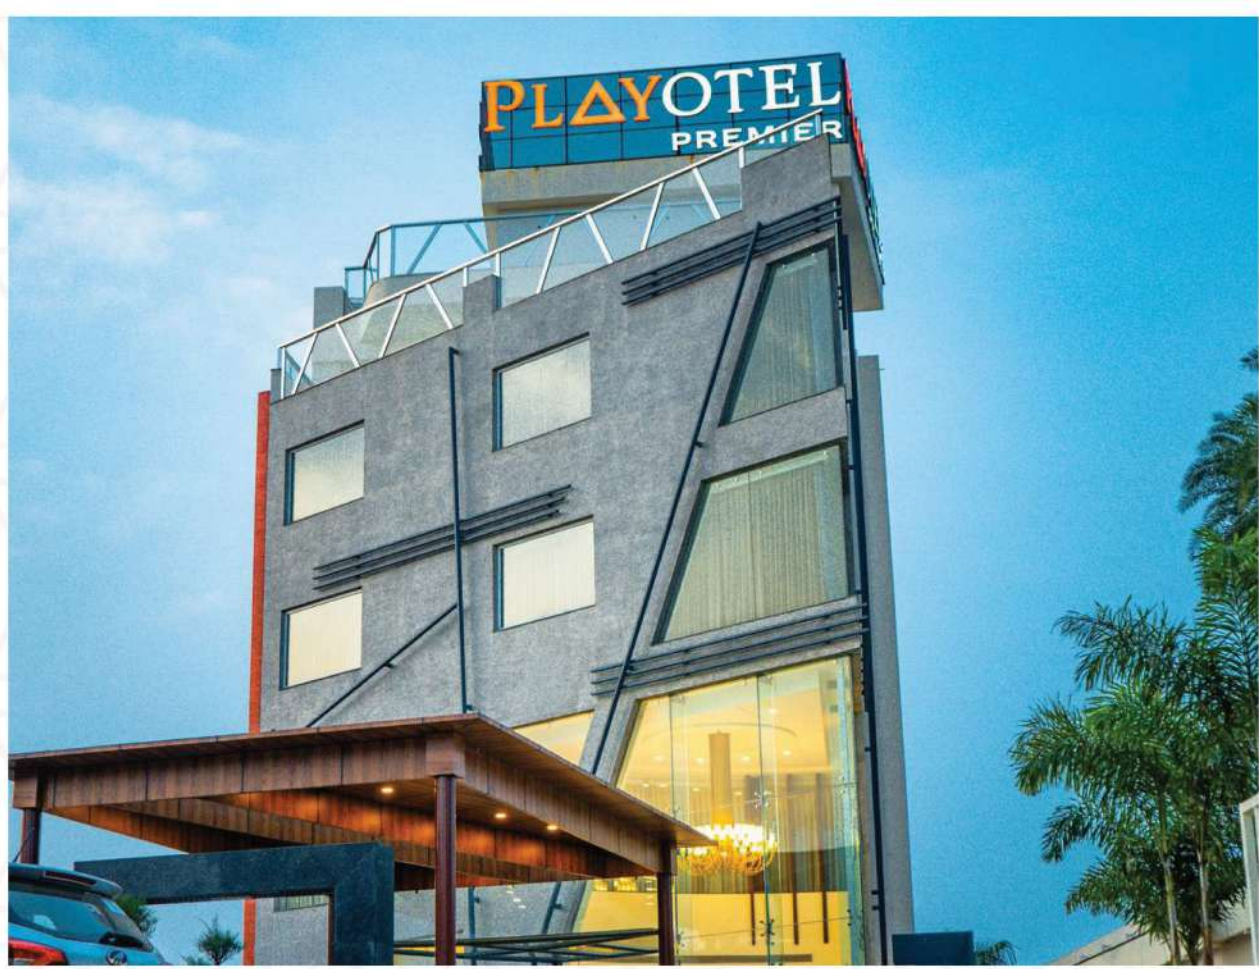

Young &  
Engaging

PLAYOTEL  
GRANDE

PLAYOTEL  
PREMIER

PLAYOTEL  
INN

PLAYOTEL  
RESORT

## A SUPERB PLACE TO RELAX, UNWIND & ENJOY

PLAYOTEL represents a new hotel concept which is more contemporary and fun focused. It is designed to appeal young crowd, tech-minded and fun loving travelers be it business or leisure. It's an ideal place where guests can enjoy to the fullest and truly recharge themselves in an ecstatic environment.