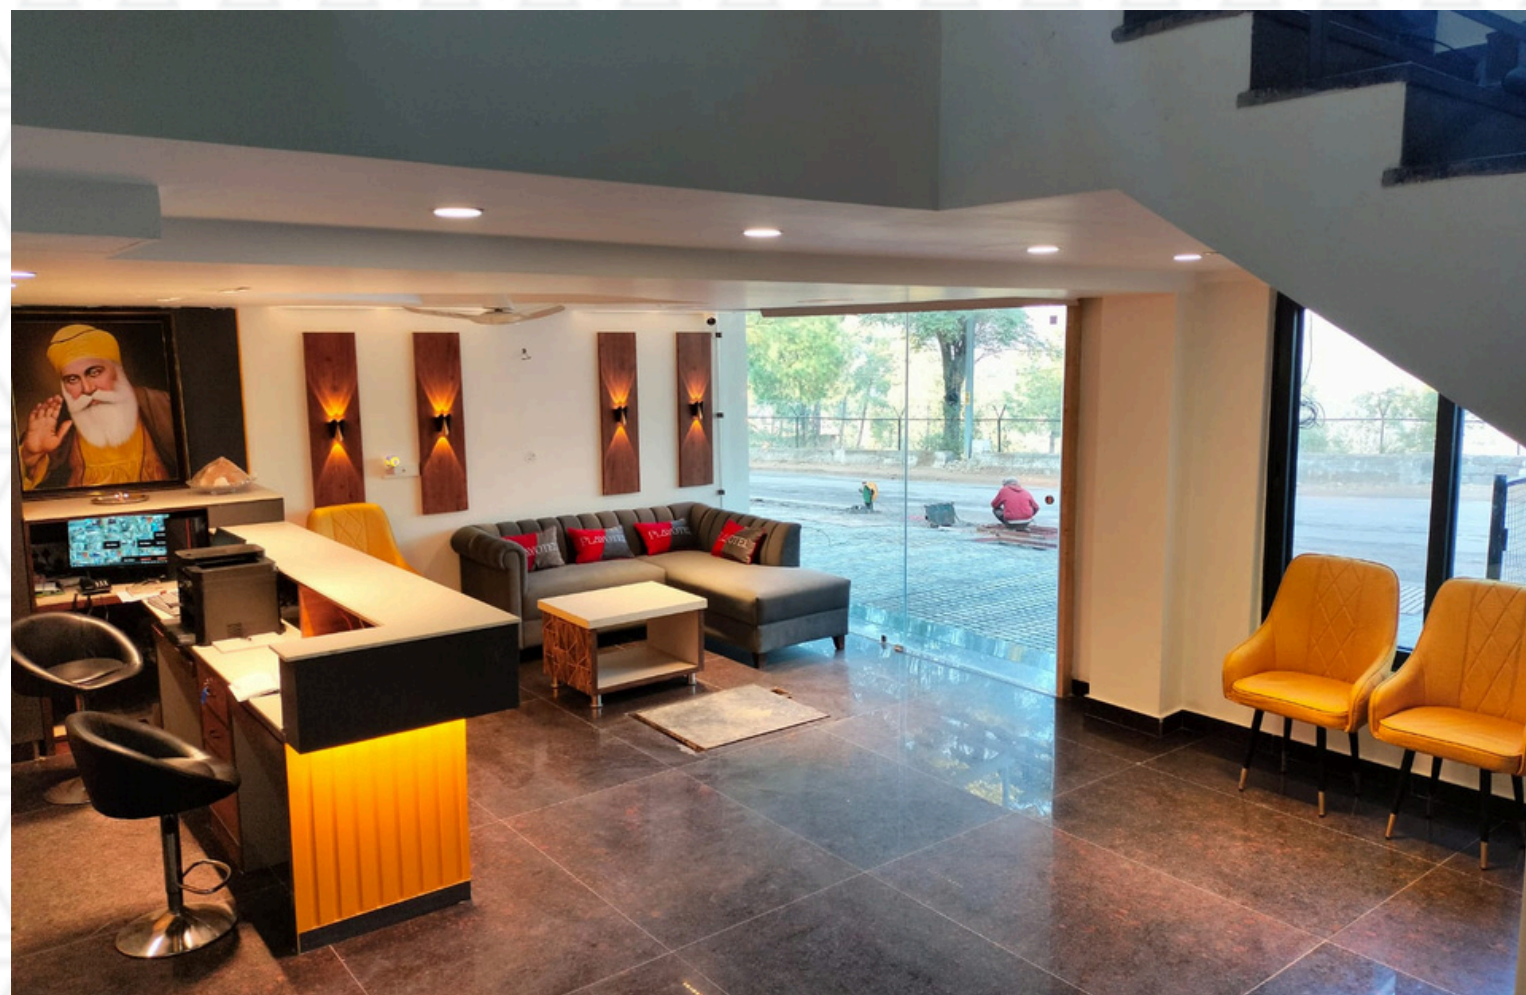

PLAY DELUXE

Our Deluxe Rooms provide a serene and inviting ambiance, perfect for unwinding and relaxation.

174 Sq. Ft
Room Size

High Speed Internet
Free Wifi

Shower
14'Inches

Electronic Safe
In Room

Room Service
Limited Hours

43 Inches
Flatscreen LED tv

Air Conditioner
Centralised

Tea/Coffee Maker
In Room

PLAY PREMIUM

Experience the luxury of our Play Premium Rooms, thoughtfully designed with exceptional details and a spacious layout for your comfort.

Room Service

Limited Hours

43 Inches

Flatscreen LED tv

Air Conditioner

Centralised

Tea/Coffee Maker

In Room

Minibar
In Room

Shower
12'Inches

Room Service
Limited Hours

43 Inches
Flatscreen LED TV

Air Conditioner
Room Controlled

Tea/Coffee Maker
In Room

Private Balcony
In Room

PLAYDINE