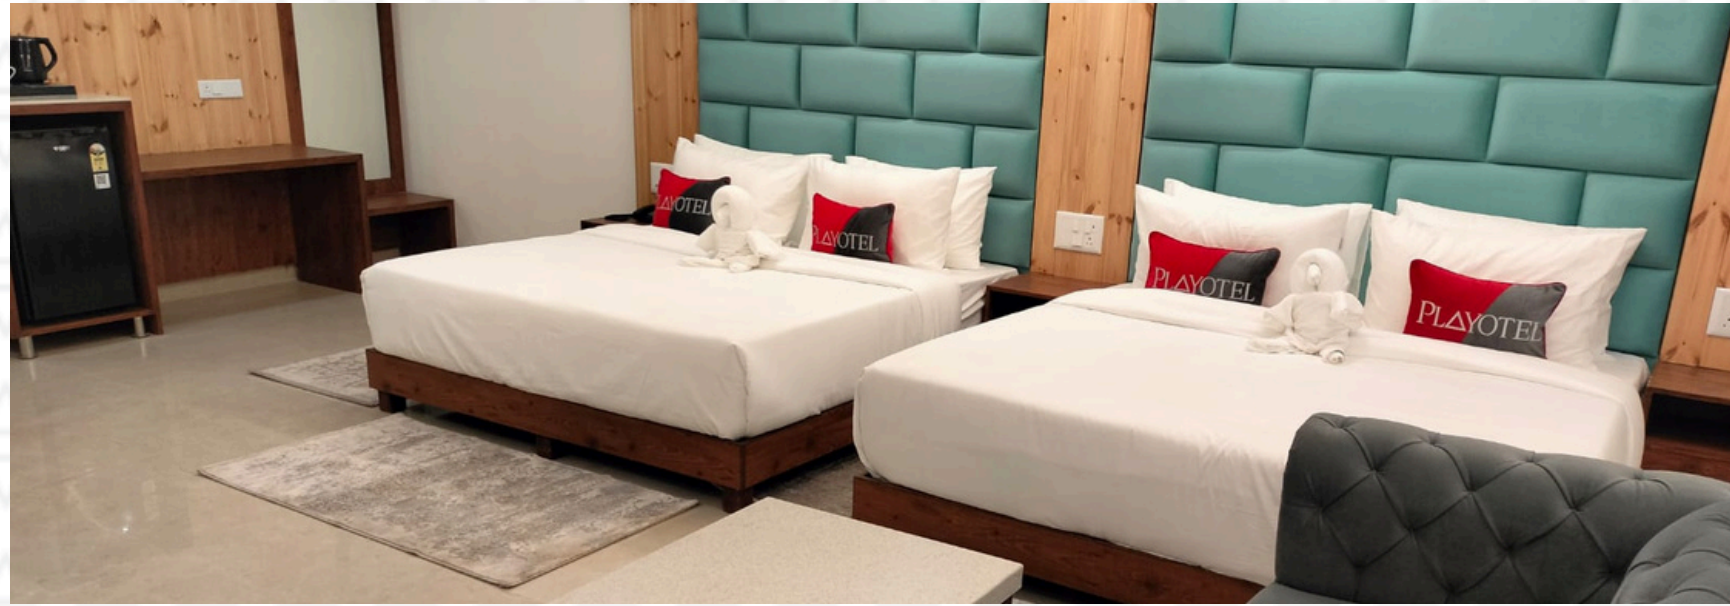

43 Inches
Flatscreen LED tv

Air Conditioner
Centralised

Tea/Coffee Maker
In Room

PLAY PREMIUM

Experience the luxury of our Play Premium Rooms, thoughtfully designed with exceptional details and a spacious layout for your comfort.

Room Service

Limited Hours

43 Inches

Flatscreen LED tv

Air Conditioner

Centralised

Tea/Coffee Maker

In Room

Minibar

In Room

PLAY SUITE

Our Play Suite rooms are thoughtfully designed with elegant details and a cozy, spacious layout to cater to every family's needs.

402 Sq. Ft
Room Size

High Speed Internet
Free Wifi

Minibar
In Room

Shower
12'Inches

Room Service
Limited Hours

43 Inches
Flatscreen LED TV

Air Conditioner
Room Controlled

Tea/Coffee Maker
In Room

Private Balcony
In Room

PLAYDINE